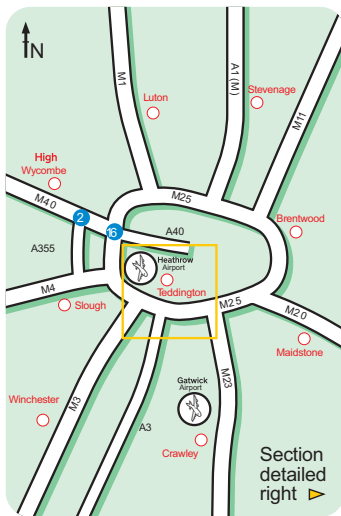

# LGC directions

## Locator Map

### British Rail.

Regular services from London Waterloo via Wimbledon / Kingston or Richmond

#### Gatwick - Join M23

northbound and turn onto the M25 at Junction 7 in a clockwise direction towards the M3. At Junction 12 join the M3 eastbound and follow the directions as specified on the map to the right.