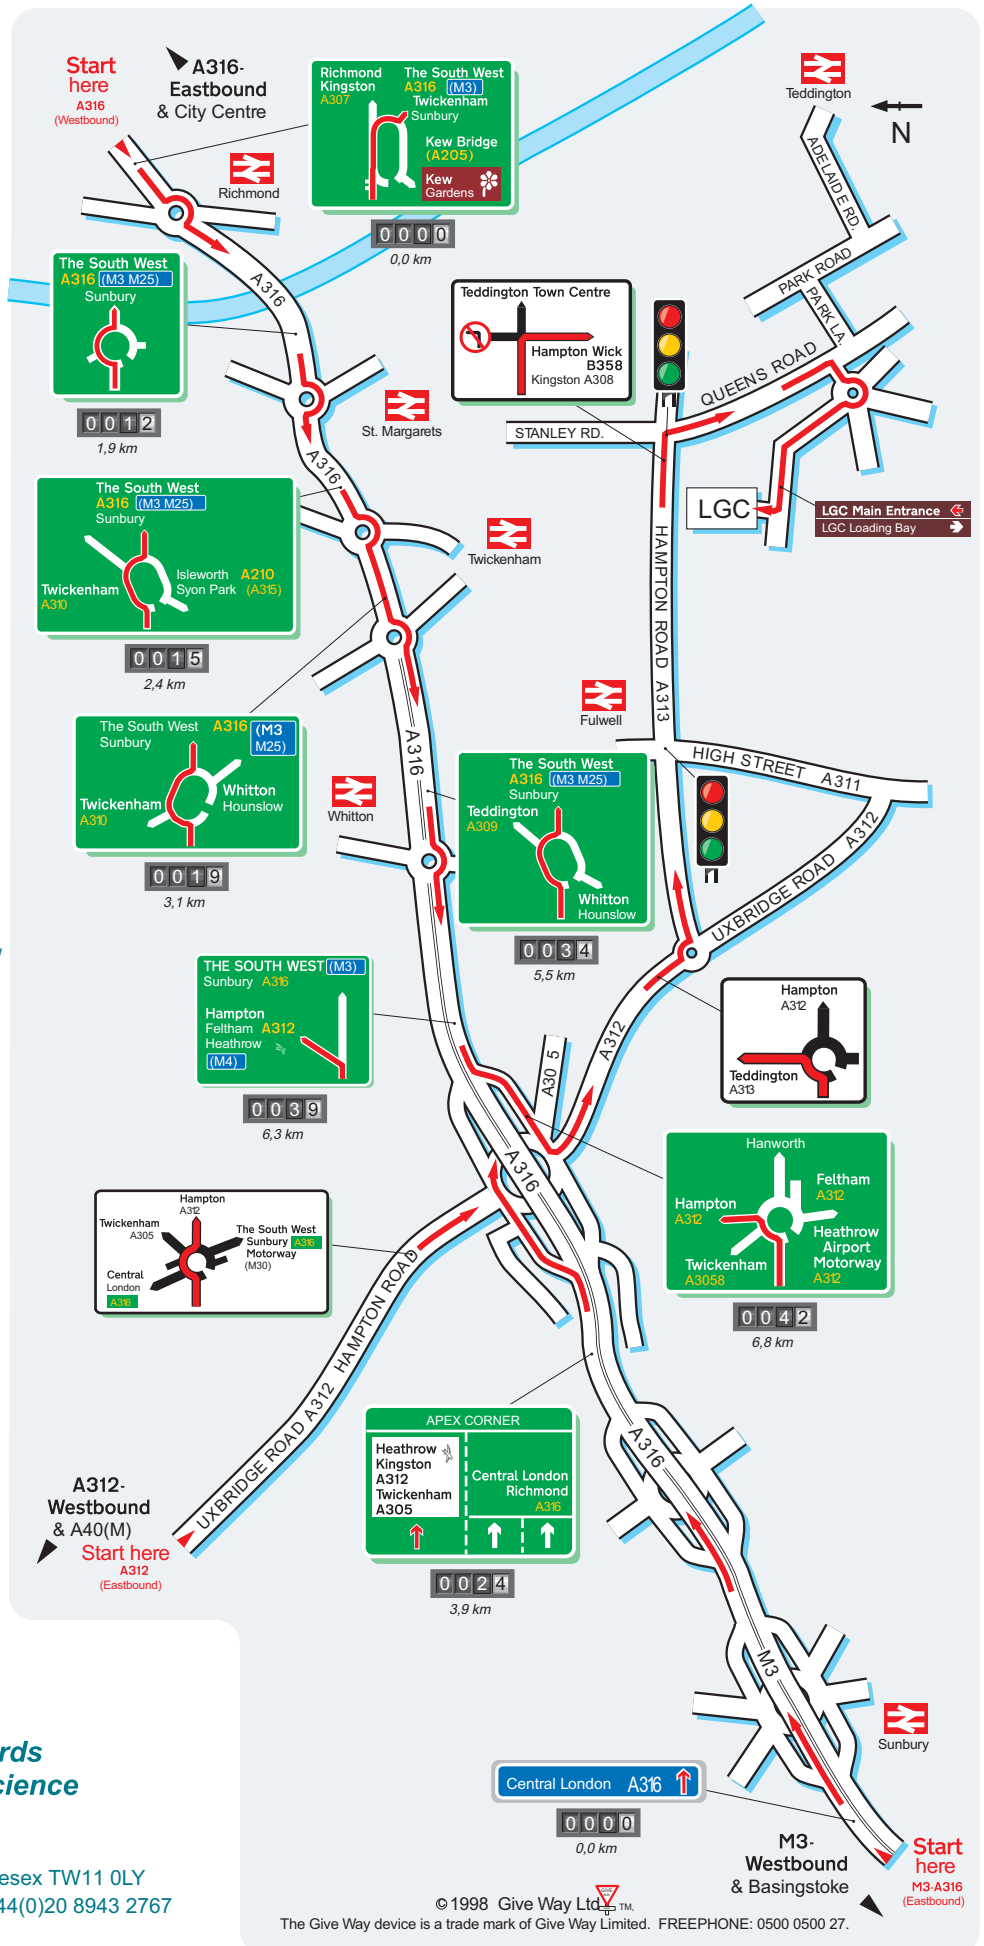

Gatwick & Heathrow International Airports.

Gatwick - Join M23

northbound and turn onto the M25 at Junction 7 in a clockwise direction towards the M3. At Junction 12 join the M3 eastbound and follow the directions as specified on the map to the right.

Heathrow - Leave the airport via Northern Perimeter Road and Eastchurch Road. Cross over A30 at Hatton Cross Station onto Faggs Road which leads onto A312 (Uxbridge Road). Follow directions on the map from there.

Otherwise taxis are available from outside both airports.